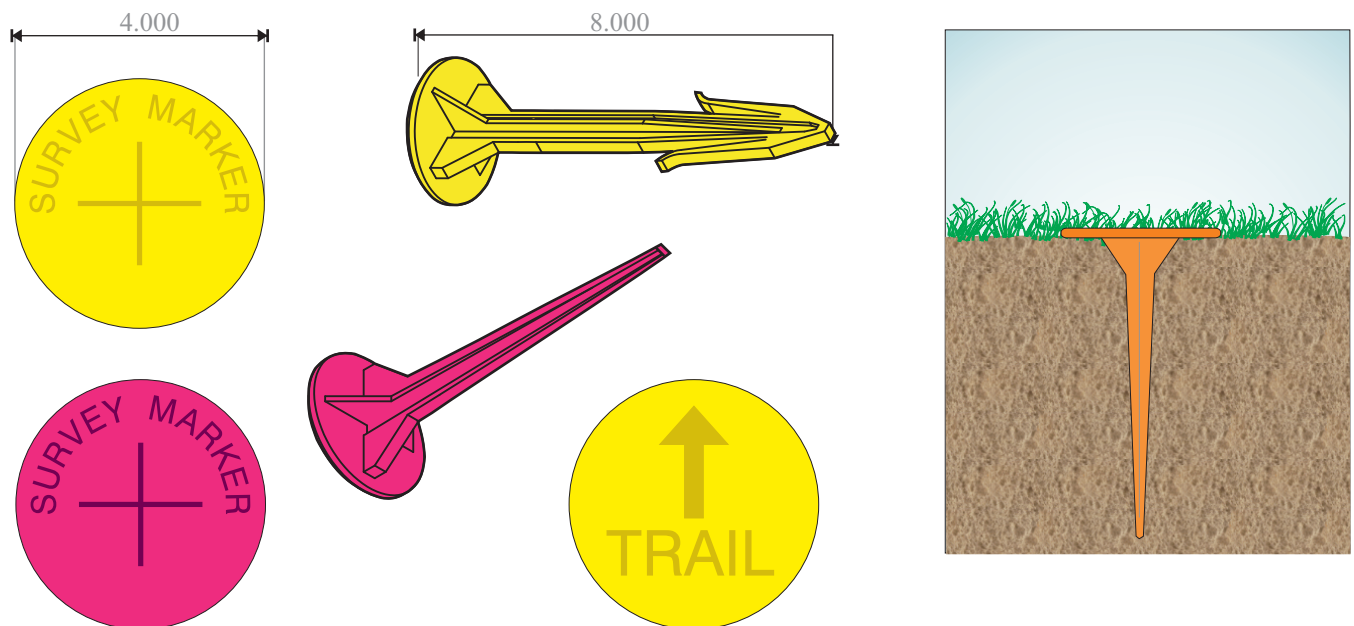

4-SOIL_FACT_REC • 9-18-12