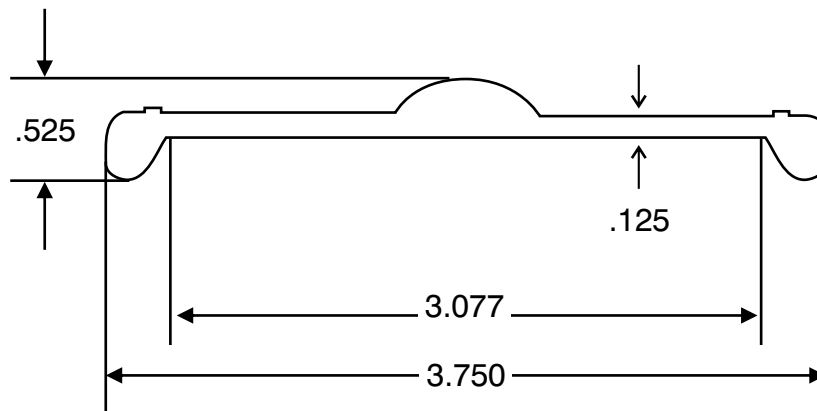

Profile Drawings

3-Rail™

NOTE: When printing this PDF document, make sure that "Page Scaling" is set to "None" under the Adobe Acrobat or Adobe Reader "Print" menu.

 REPNET, Inc. 1204 W. 96th St., Bloomington, MN 55431 Phone: 800-522-4343 - Fax: 888-522-4343	
Do Not Scale Drawings	
PART: 3-Rail™	PATH:
DRAWING NO: 2	SCALE: 1=1
MATERIAL: Fiberglass	DRAWN BY: C. Beck
DATE: 5/27/08	APPROVED BY:
<small>This drawing is the property of REPNET, Inc. and must be accounted for. Information herein is confidential and must not be reproduced, revealed to unauthorized persons or used for any other purpose detrimental to the interests of REPNET, Inc. REPNET warrants that its material will meet or exceed their published specifications. The customer is responsible for determining that REPNET's material fulfills the requirements of customer's design for its product.</small>	