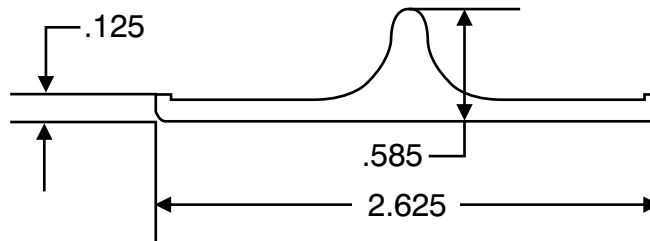

Profile Drawings

1-Rail™

NOTE: When printing this PDF document, make sure that "Page Scaling" is set to "None" under the Adobe Acrobat or Adobe Reader "Print" menu.

 REPNET, Inc. 1204 W. 96th St., Bloomington, MN 55431 Phone: 800-522-4343 - Fax: 888-522-4343	
Do Not Scale Drawings	
PART: 1-Rail™	PATH:
DRAWING NO: 2	SCALE: 1 = 1
MATERIAL: Fiberglass	DRAWN BY: C. Beck
DATE: 5/22/08	APPROVED BY:
<small>This drawing is the property of REPNET, Inc. and must be accounted for. Information herein is confidential and must not be reproduced, revealed to unauthorized persons or used for any other purpose detrimental to the interests of REPNET, Inc. REPNET warrants that its material will meet or exceed their published specifications. The customer is responsible for determining that REPNET's material fulfills the requirements of customer's design for its product.</small>	